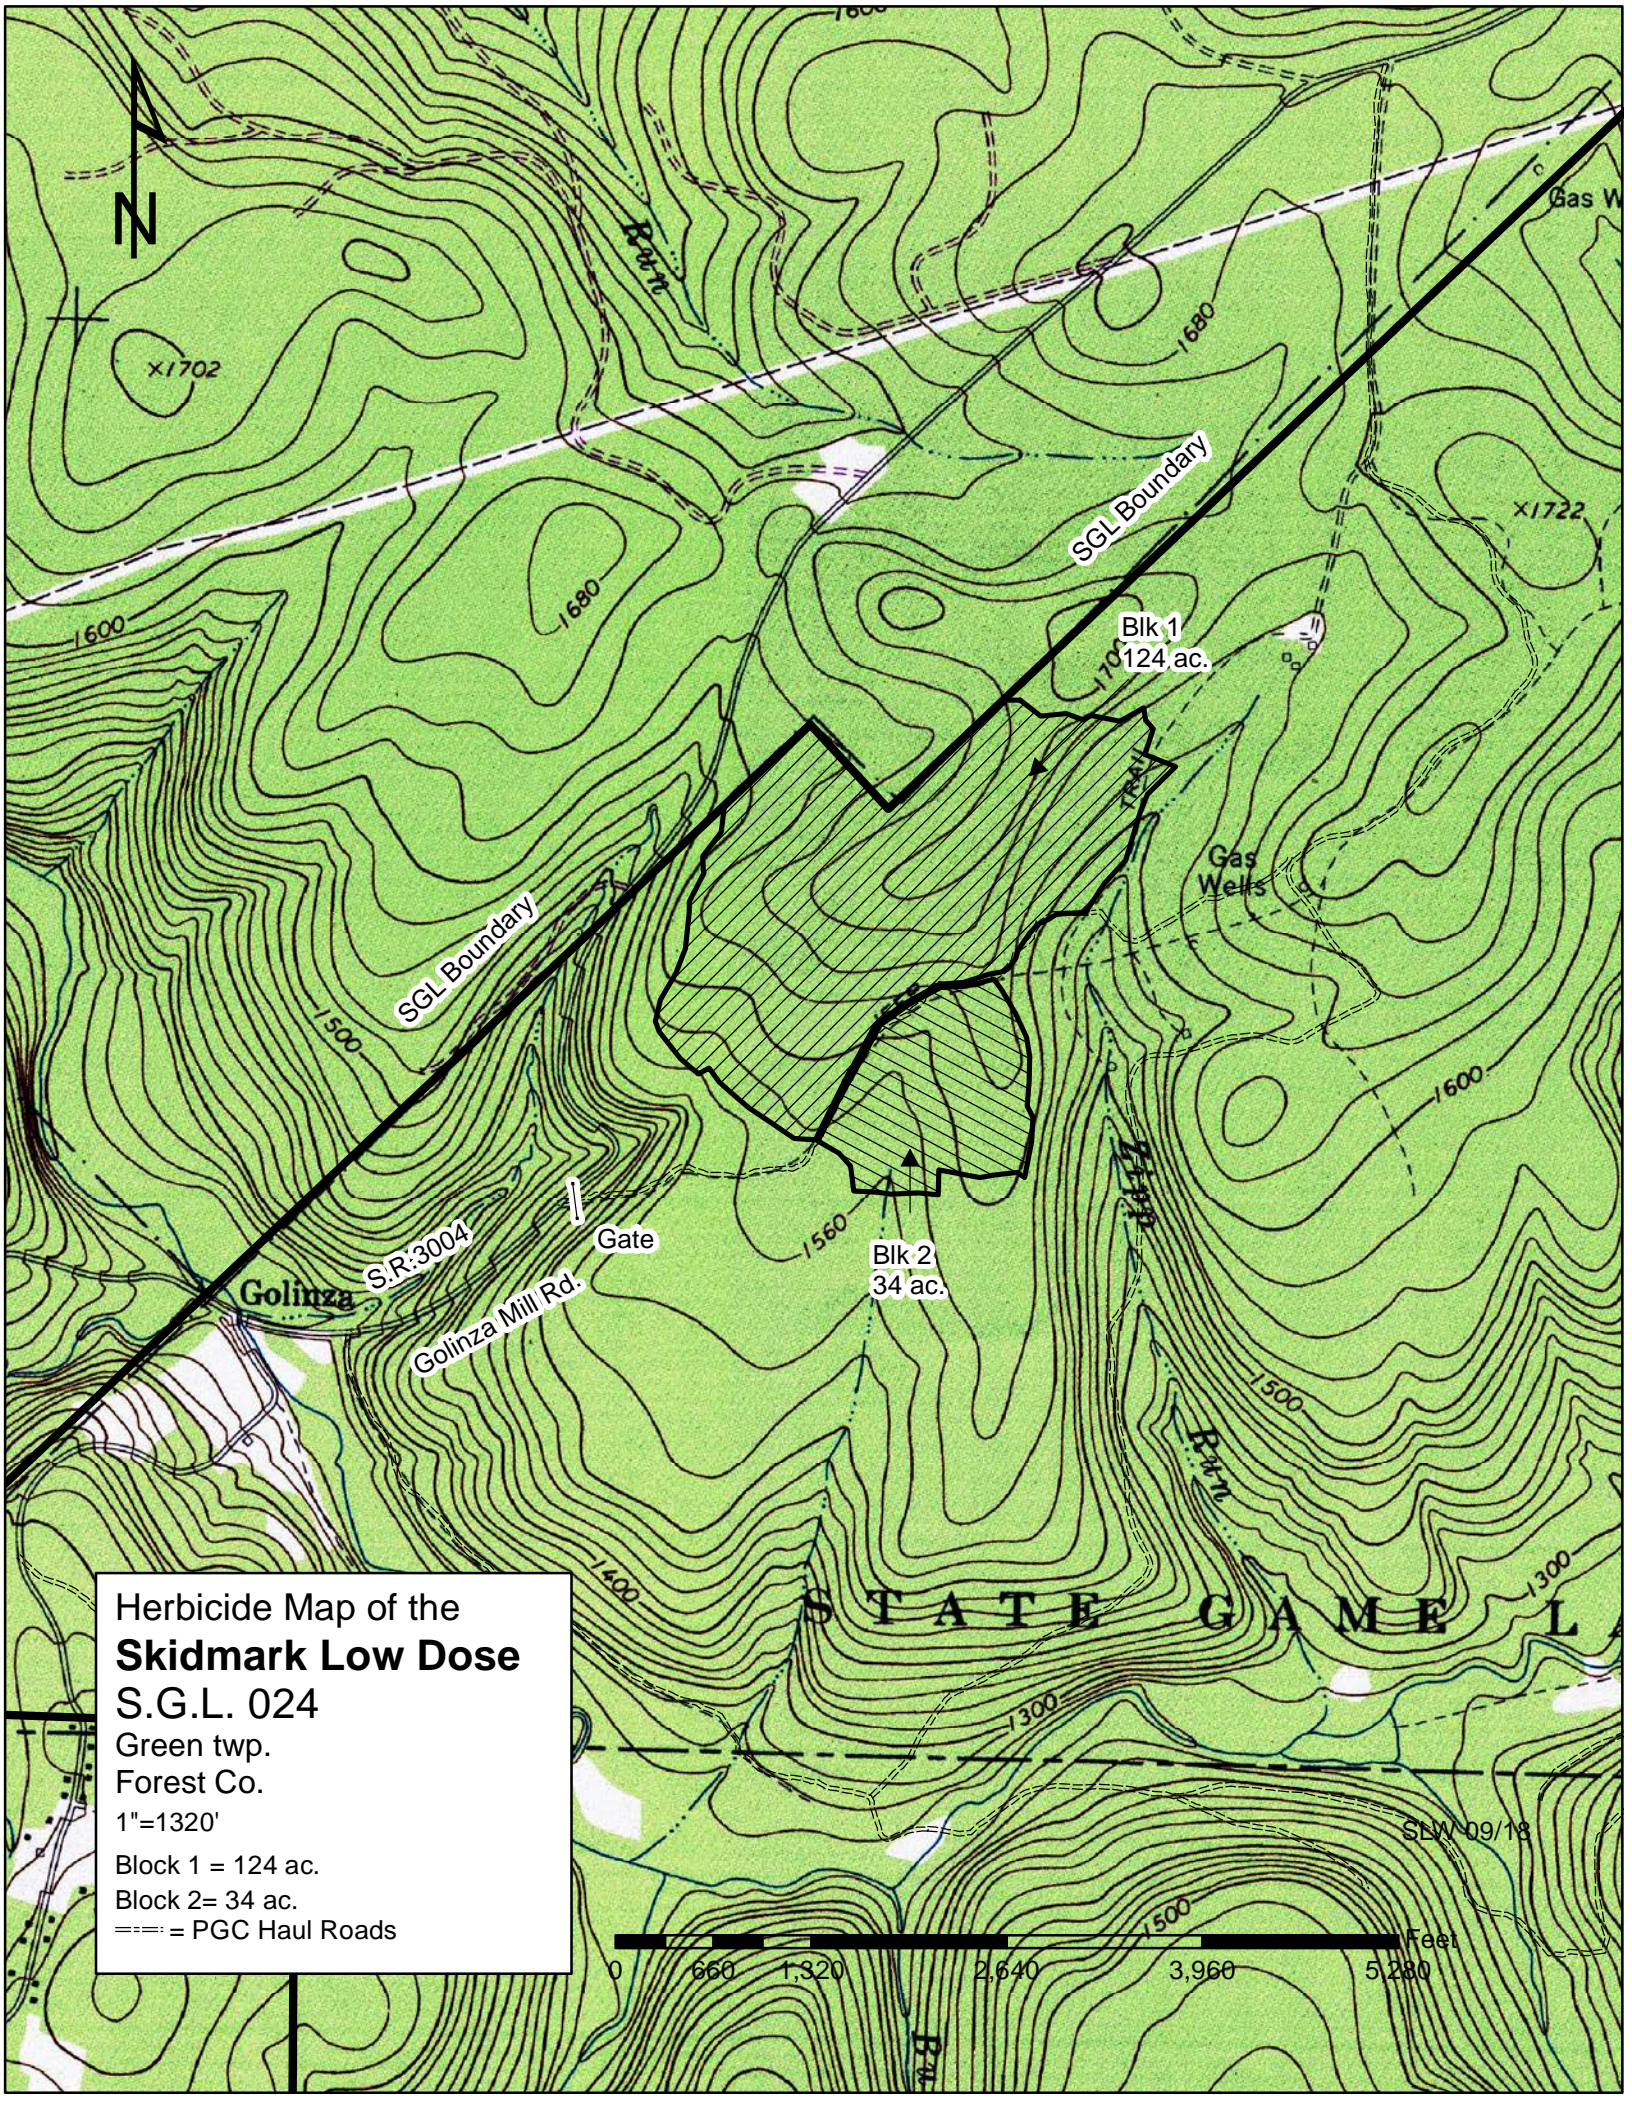

Location Map for
Herbicide Blocks
Machine Spray
Skidmark Low Dose
SGL 024
Green Twp.
Forest Co
▲ = SGL Parking Lots

Herbicide Map of the
Skidmark Low Dose
S.G.L. 024
Green twp.
Forest Co.
1"=1320'
Block 1 = 124 ac.
Block 2= 34 ac.
--- = PGC Haul Roads

SNW 09/18

Machine Spray
Herbicide Location Map
Mad Hatter Low Dose

S.G.L. 074
Clarion Co.
Millcreek Twp

- ▲ = Parking Lots
- ==== = PGC Haul Roads
- ⛏ = Stone Pit

SLW02/06

STATE GAME LANDS NO 74

Block 1
51 acres

Location Map for
 Herbicide Blocks
 Machine Spray
Why Bother Low Dose
S.G.L. 074
 Clarion Co.
 Millcreek Twp
 ▲ = Parking Lots
 - - - - = PGC Haul Roads
 ⚒ = Stone Pit

Machine Spray
 Herbicide Map of
Why Bother Low Dose
 SGL 074
 Millcreek Twp.
 Clarion Co.
 1"=1320'
 Block 1= 28 acres
 Block 2= 29 acres
 Total 57 acres
 ▲ = PGC Parking Lot

Total = 145 acres

1 inch = 6,250 feet

Block 4

BM1719

Block 6

Block 1

Block 10

SGL 086
Warren County, Deerfield Twp.
Spirit World & Backyard Vista
Machine Spray