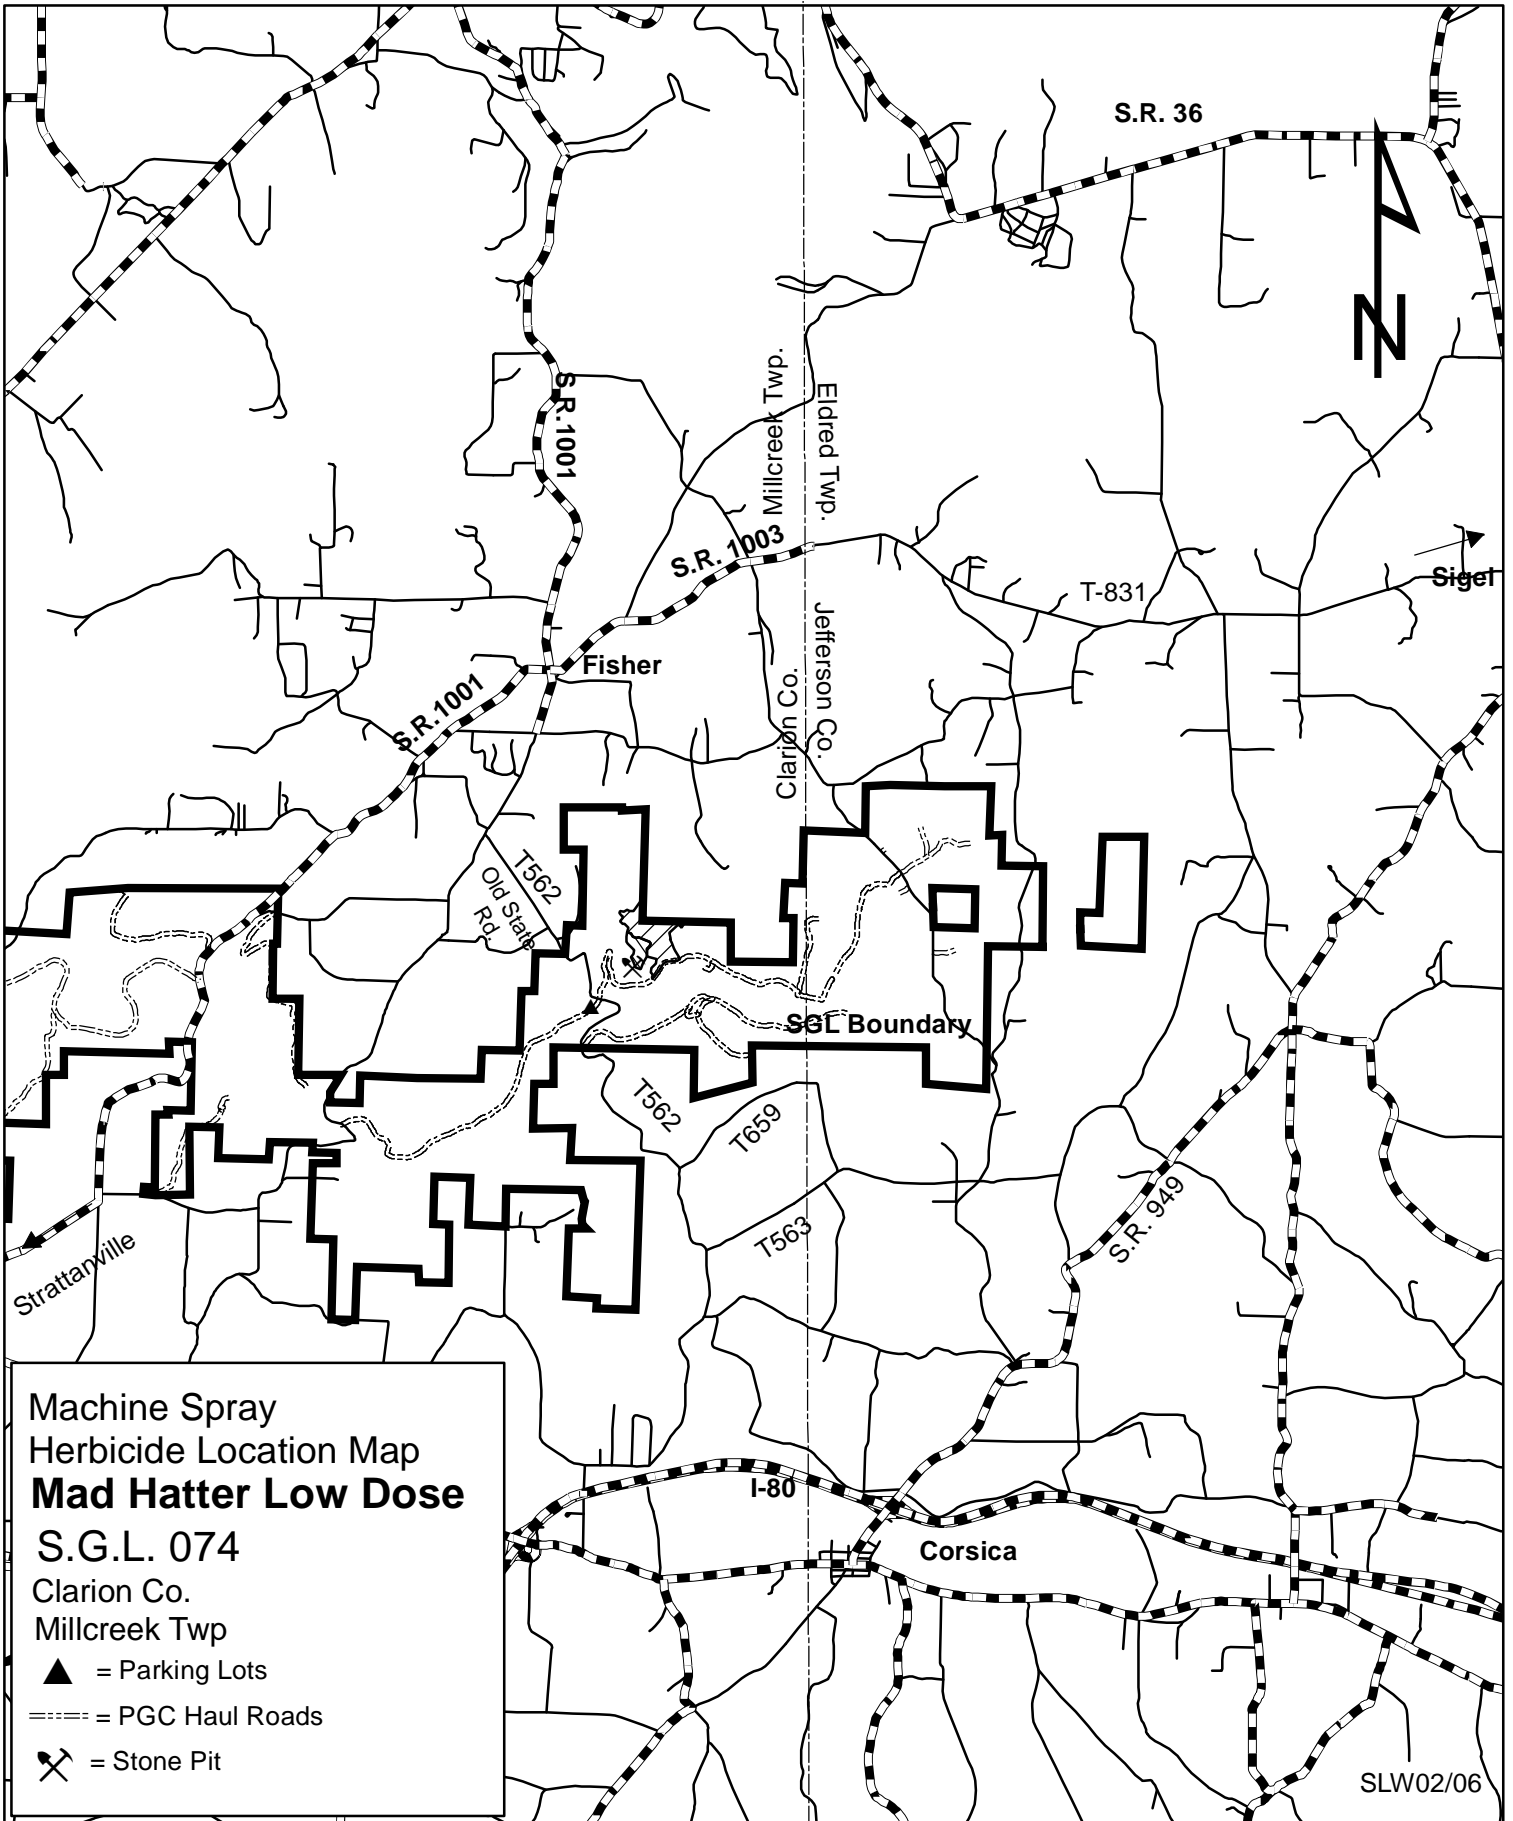

Location Map for
Herbicide Blocks
Machine Spray
Skidmark Low Dose
SGL 024
Green Twp.
Forest Co
▲ = SGL Parking Lots

Herbicide Map of the
Skidmark Low Dose
S.G.L. 024
Green twp.
Forest Co.
1"=1320'
Block 1 = 124 ac.
Block 2= 34 ac.
--- = PGC Haul Roads

SNW 09/18

Machine Spray
Herbicide Location Map
Mad Hatter Low Dose

S.G.L. 074
Clarion Co.
Millcreek Twp

- ▲ = Parking Lots
- ==== = PGC Haul Roads
- ⛏ = Stone Pit

SLW02/06

STATE GAME LANDS NO 74

Block 1
51 acres

Location Map for
 Herbicide Blocks
 Machine Spray
Why Bother Low Dose
S.G.L. 074
 Clarion Co.
 Millcreek Twp
 ▲ = Parking Lots
 - - - - = PGC Haul Roads
 ⚒ = Stone Pit

Machine Spray
 Herbicide Map of
Why Bother Low Dose
 SGL 074
 Millcreek Twp.
 Clarion Co.
 1"=1320'
 Block 1= 28 acres
 Block 2= 29 acres
 Total 57 acres
 ▲ = PGC Parking Lot

Total = 145 acres

1 inch = 6,250 feet

Block 4

BM1719

Block 6

Block 1

Block 10

SGL 086
Warren County, Deerfield Twp.
Spirit World & Backyard Vista
Machine Spray