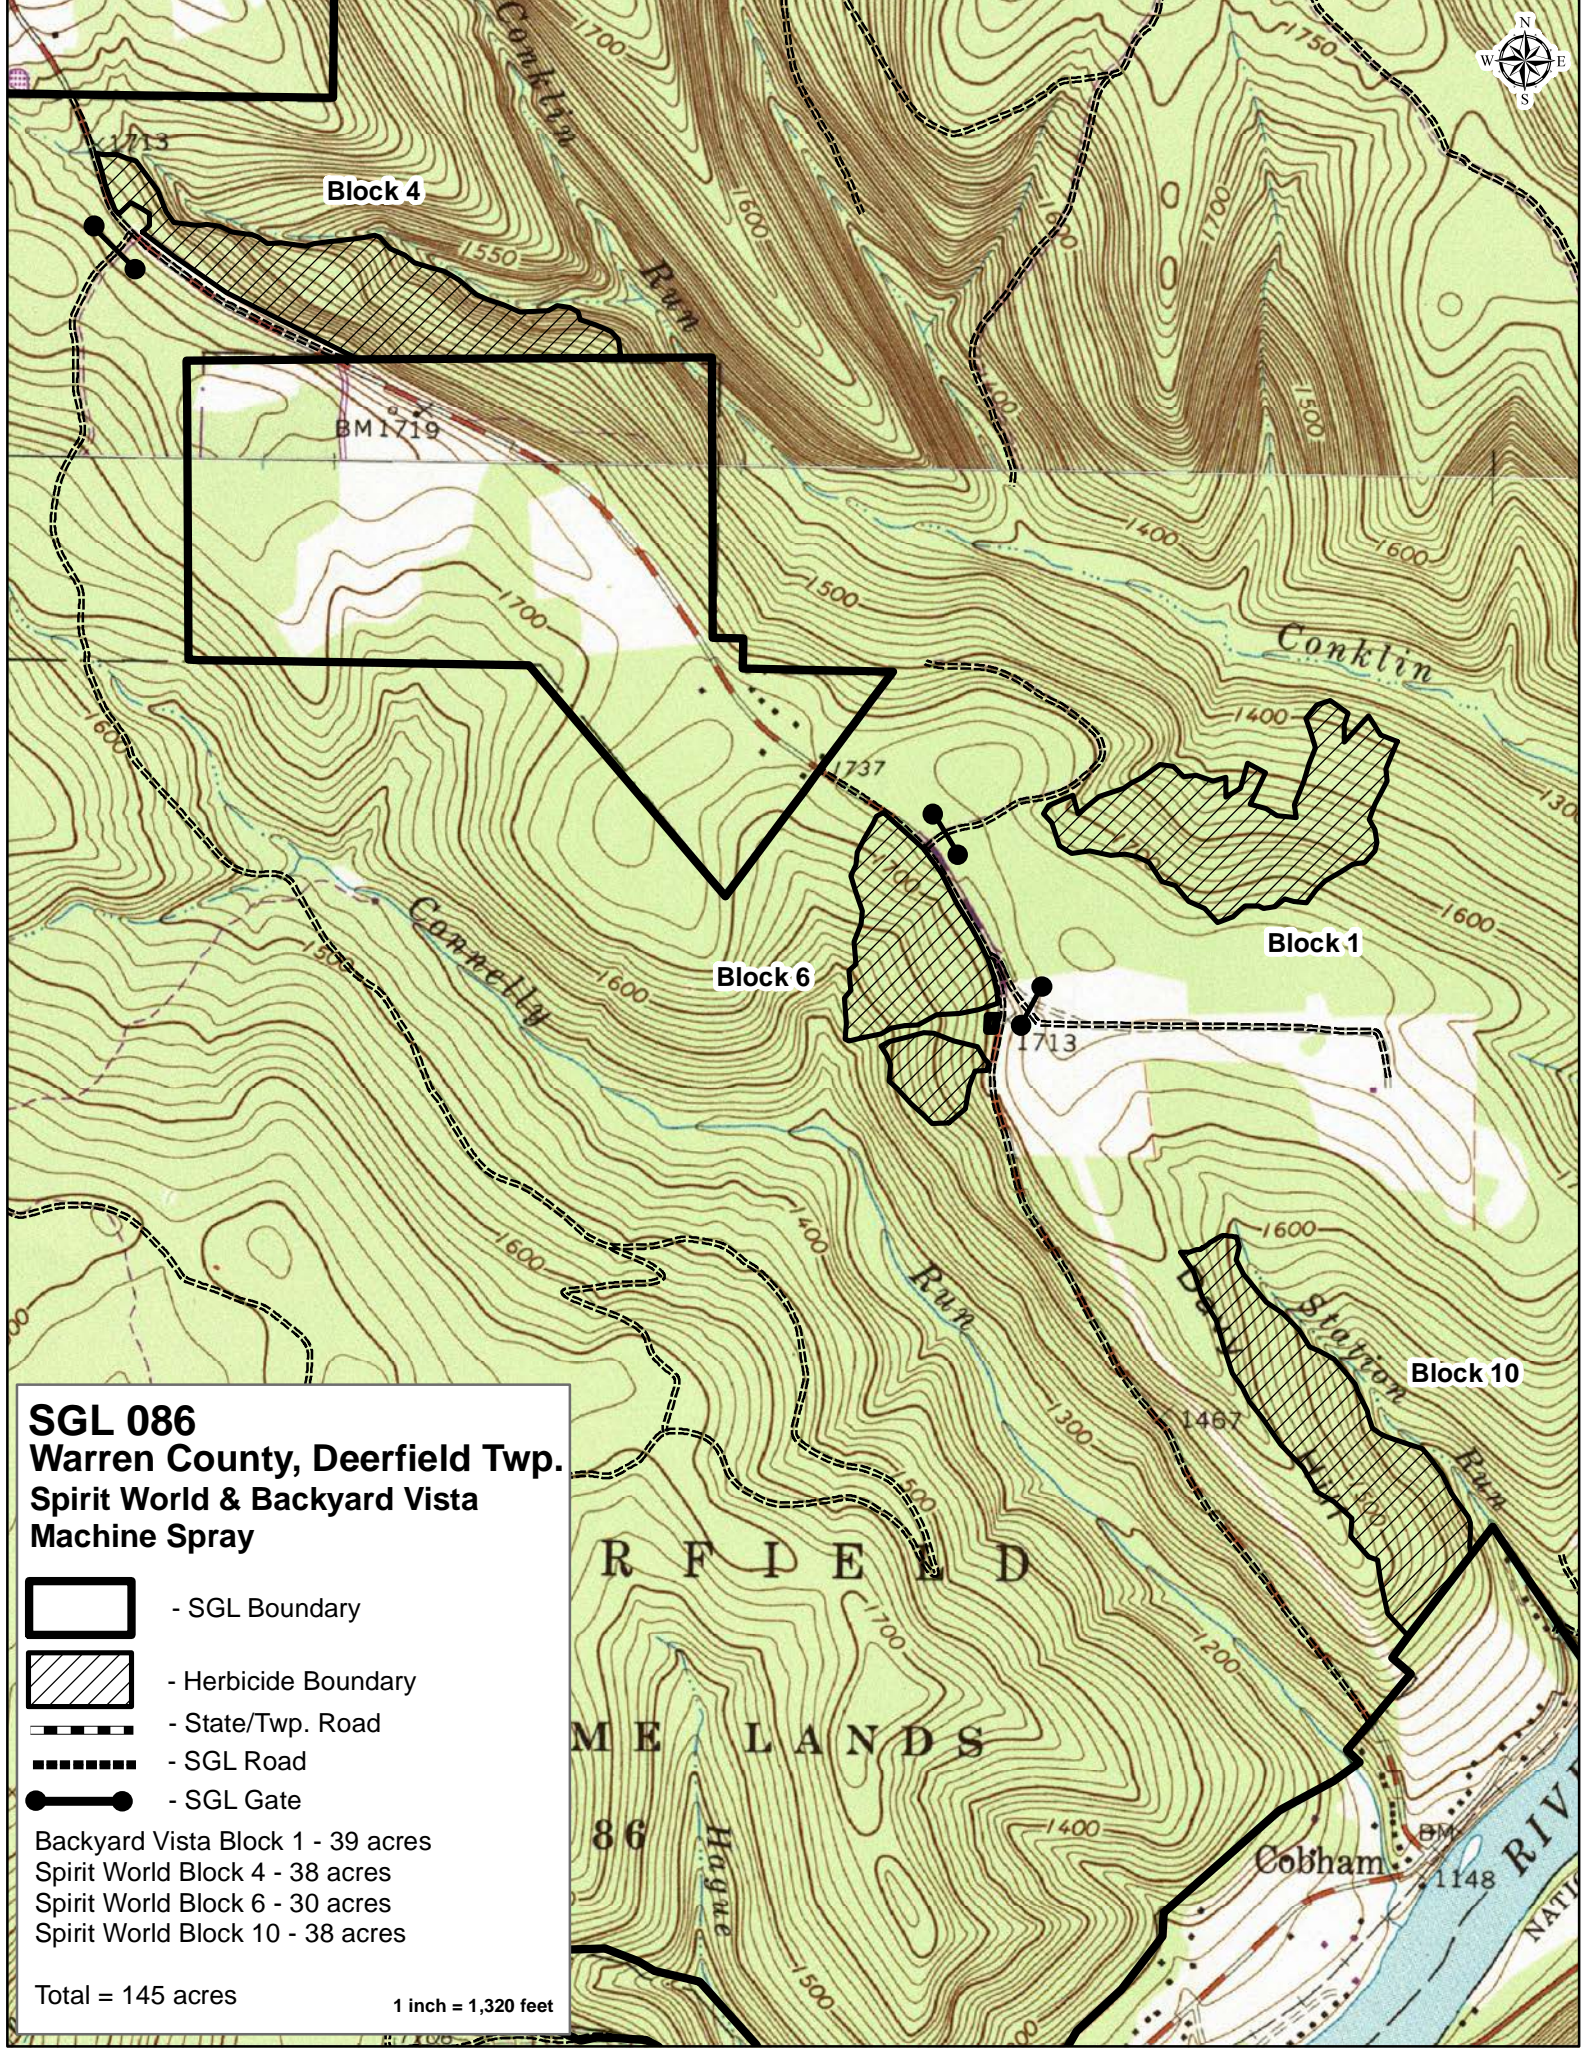

Location Map for
Herbicide Blocks
Machine Spray
Skidmark Low Dose
SGL 024
Green Twp.
Forest Co
▲ = SGL Parking Lots

Herbicide Map of the
Skidmark Low Dose
S.G.L. 024
Green twp.
Forest Co.
1"=1320'
Block 1 = 124 ac.
Block 2= 34 ac.
--- = PGC Haul Roads

Location Map for
 Herbicide Blocks
 Machine Spray
Why Bother Low Dose
S.G.L. 074
 Clarion Co.
 Millcreek Twp
 ▲ = Parking Lots
 - - - - = PGC Haul Roads
 ⚒ = Stone Pit

Machine Spray
 Herbicide Map of
Why Bother Low Dose
 SGL 074
 Millcreek Twp.
 Clarion Co.
 1"=1320'
 Block 1= 28 acres
 Block 2= 29 acres
 Total 57 acres
 ▲ = PGC Parking Lot

SGL 086
Warren County, Deerfield Twp.
Spirit World & Backyard Vista
Machine Spray

-  - SGL Boundary
-  - Herbicide Boundary
-  - State/Twp. Road
-  - SGL Road
-  - SGL Gate

Backyard Vista Block 1 - 39 acres
 Spirit World Block 4 - 38 acres
 Spirit World Block 6 - 30 acres
 Spirit World Block 10 - 38 acres

Total = 145 acres

1 inch = 6,250 feet

Block 4

BM1719

Block 6

Block 1

Block 10

SGL 086
Warren County, Deerfield Twp.
Spirit World & Backyard Vista
Machine Spray