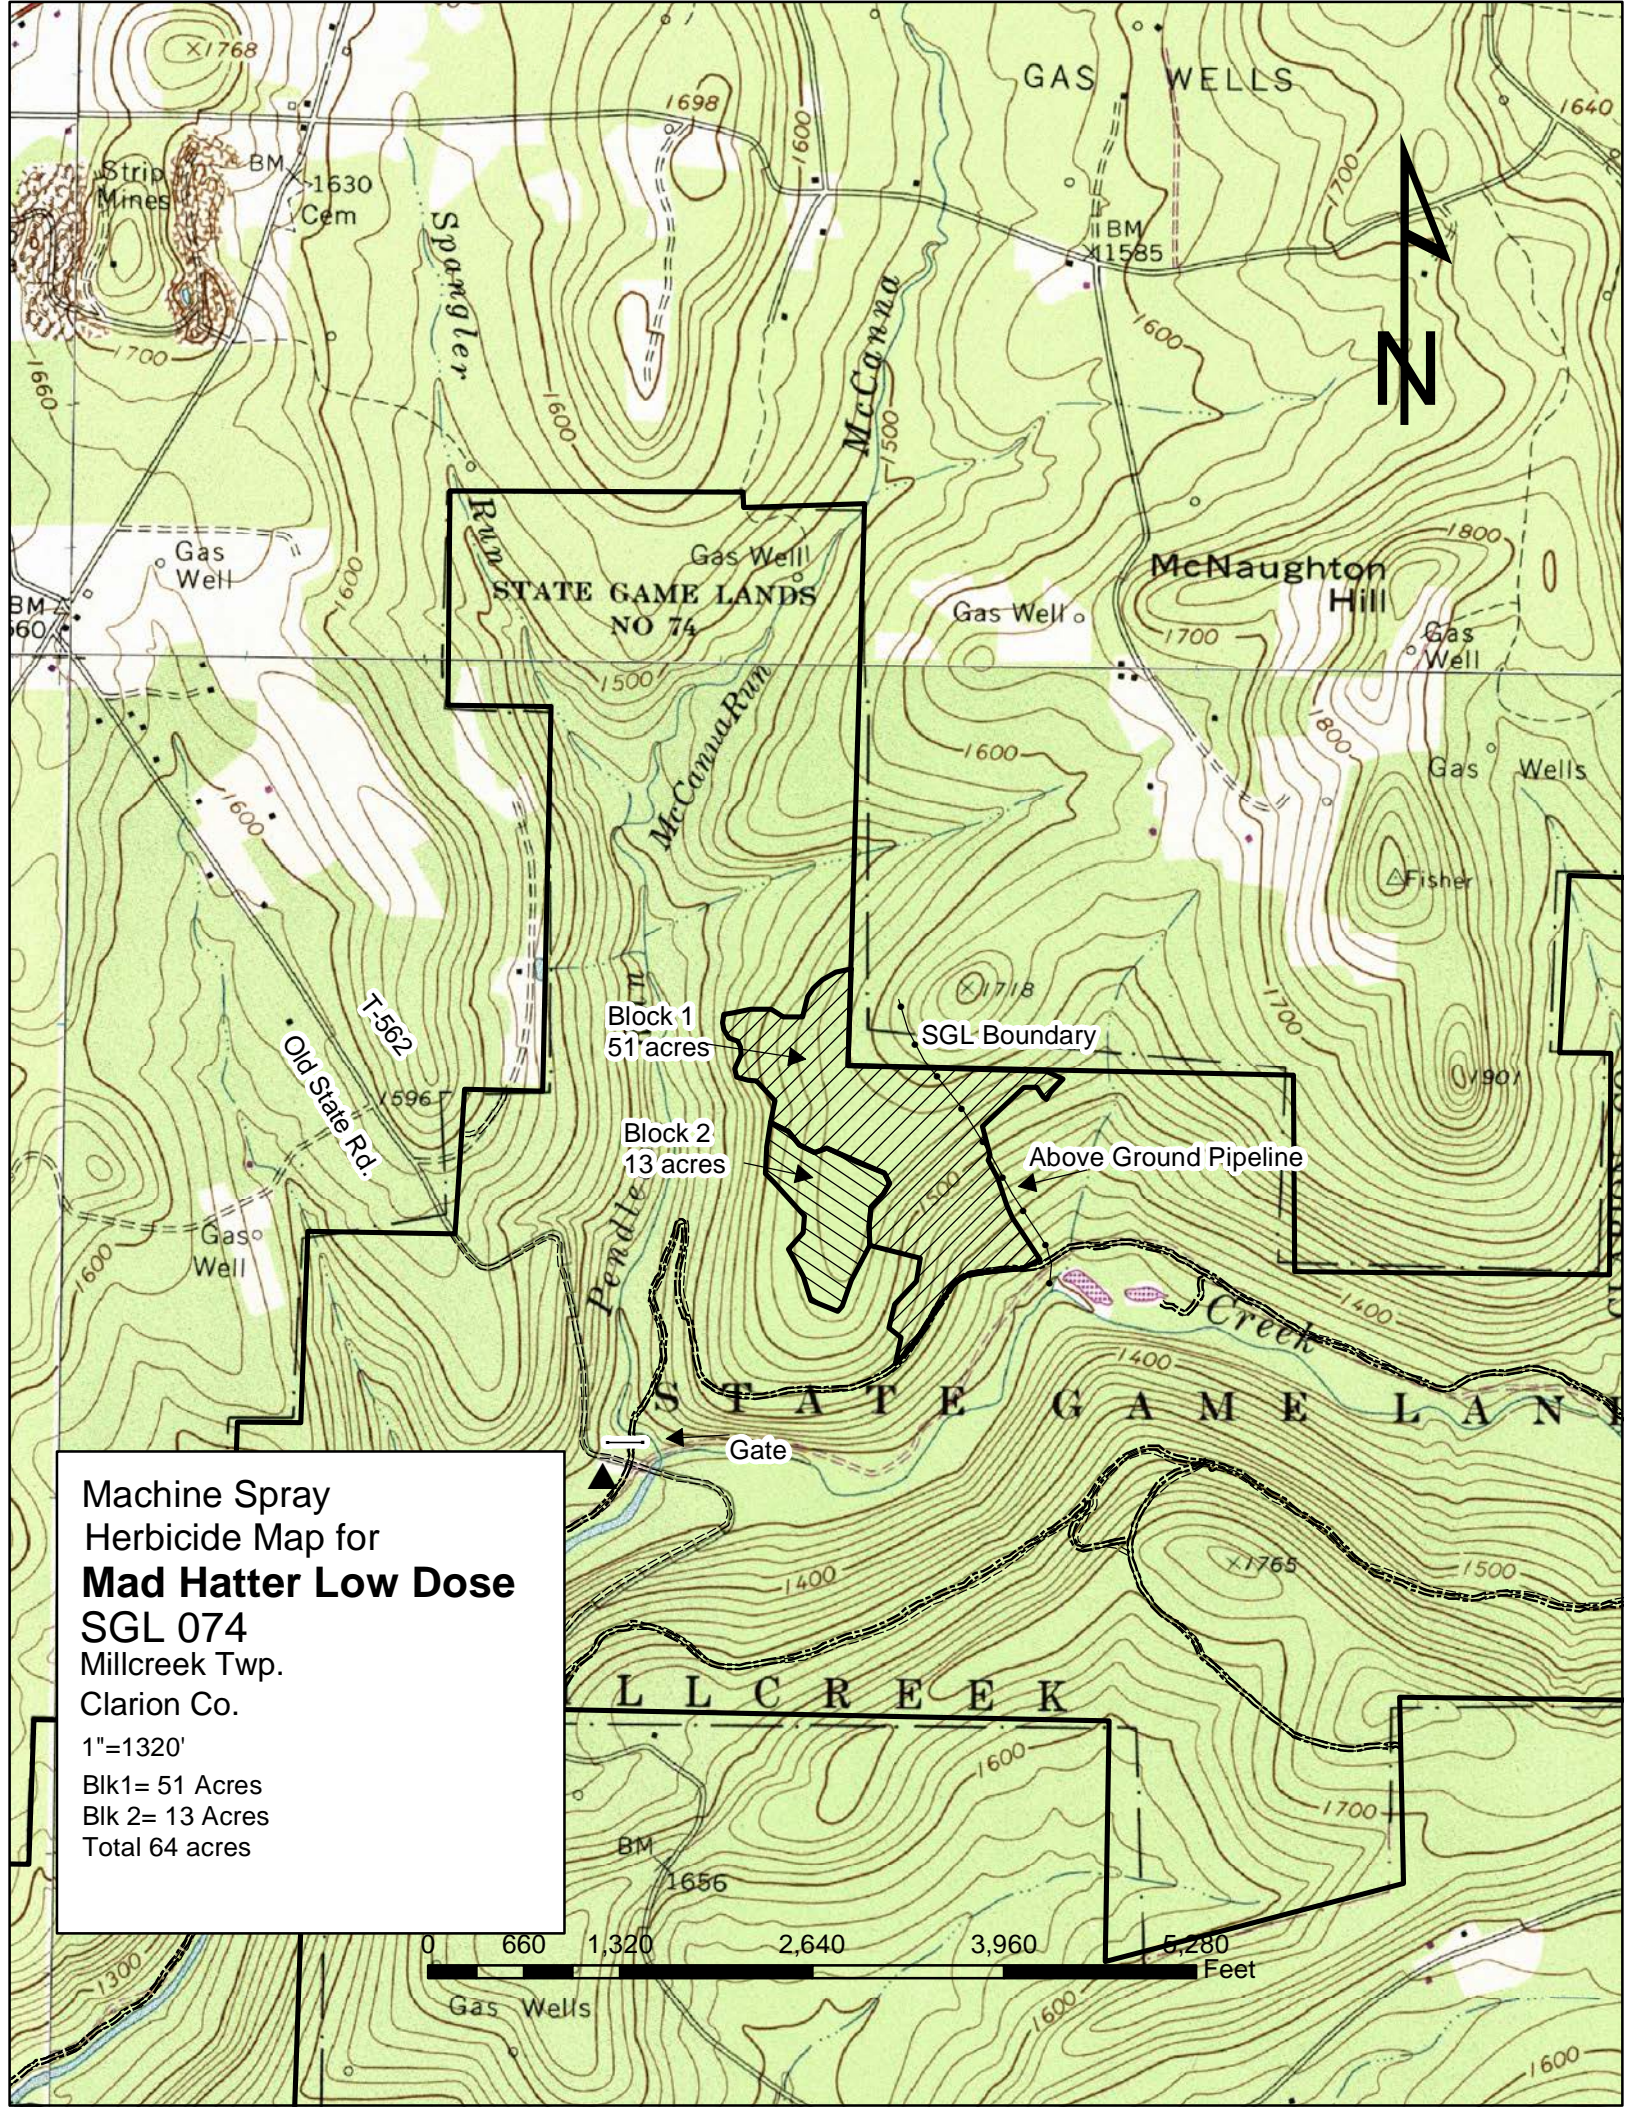

Location Map for
Herbicide Blocks
Machine Spray
Skidmark Low Dose
SGL 024
Green Twp.
Forest Co
▲ = SGL Parking Lots

Herbicide Map of the
Skidmark Low Dose
S.G.L. 024
Green twp.
Forest Co.
1"=1320'
Block 1 = 124 ac.
Block 2= 34 ac.
--- = PGC Haul Roads

SNW 09/18

Machine Spray
Herbicide Location Map
Mad Hatter Low Dose

S.G.L. 074
Clarion Co.
Millcreek Twp

- ▲ = Parking Lots
- ==== = PGC Haul Roads
- ⛏ = Stone Pit

SLW02/06

STATE GAME LANDS NO 74

Block 1
51 acres

Block 2
13 acres

SGL Boundary

Above Ground Pipeline

Gate

Machine Spray
Herbicide Map for
Mad Hatter Low Dose
SGL 074
Millcreek Twp.
Clarion Co.
1"=1320'
Blk1= 51 Acres
Blk 2= 13 Acres
Total 64 acres

Gas Wells

Location Map for
 Herbicide Blocks
 Machine Spray
Why Bother Low Dose
S.G.L. 074
 Clarion Co.
 Millcreek Twp
 ▲ = Parking Lots
 - - - - = PGC Haul Roads
 ⚒ = Stone Pit

Machine Spray
 Herbicide Map of
Why Bother Low Dose
 SGL 074
 Millcreek Twp.
 Clarion Co.
 1"=1320'
 Block 1= 28 acres
 Block 2= 29 acres
 Total 57 acres
 ▲ = PGC Parking Lot