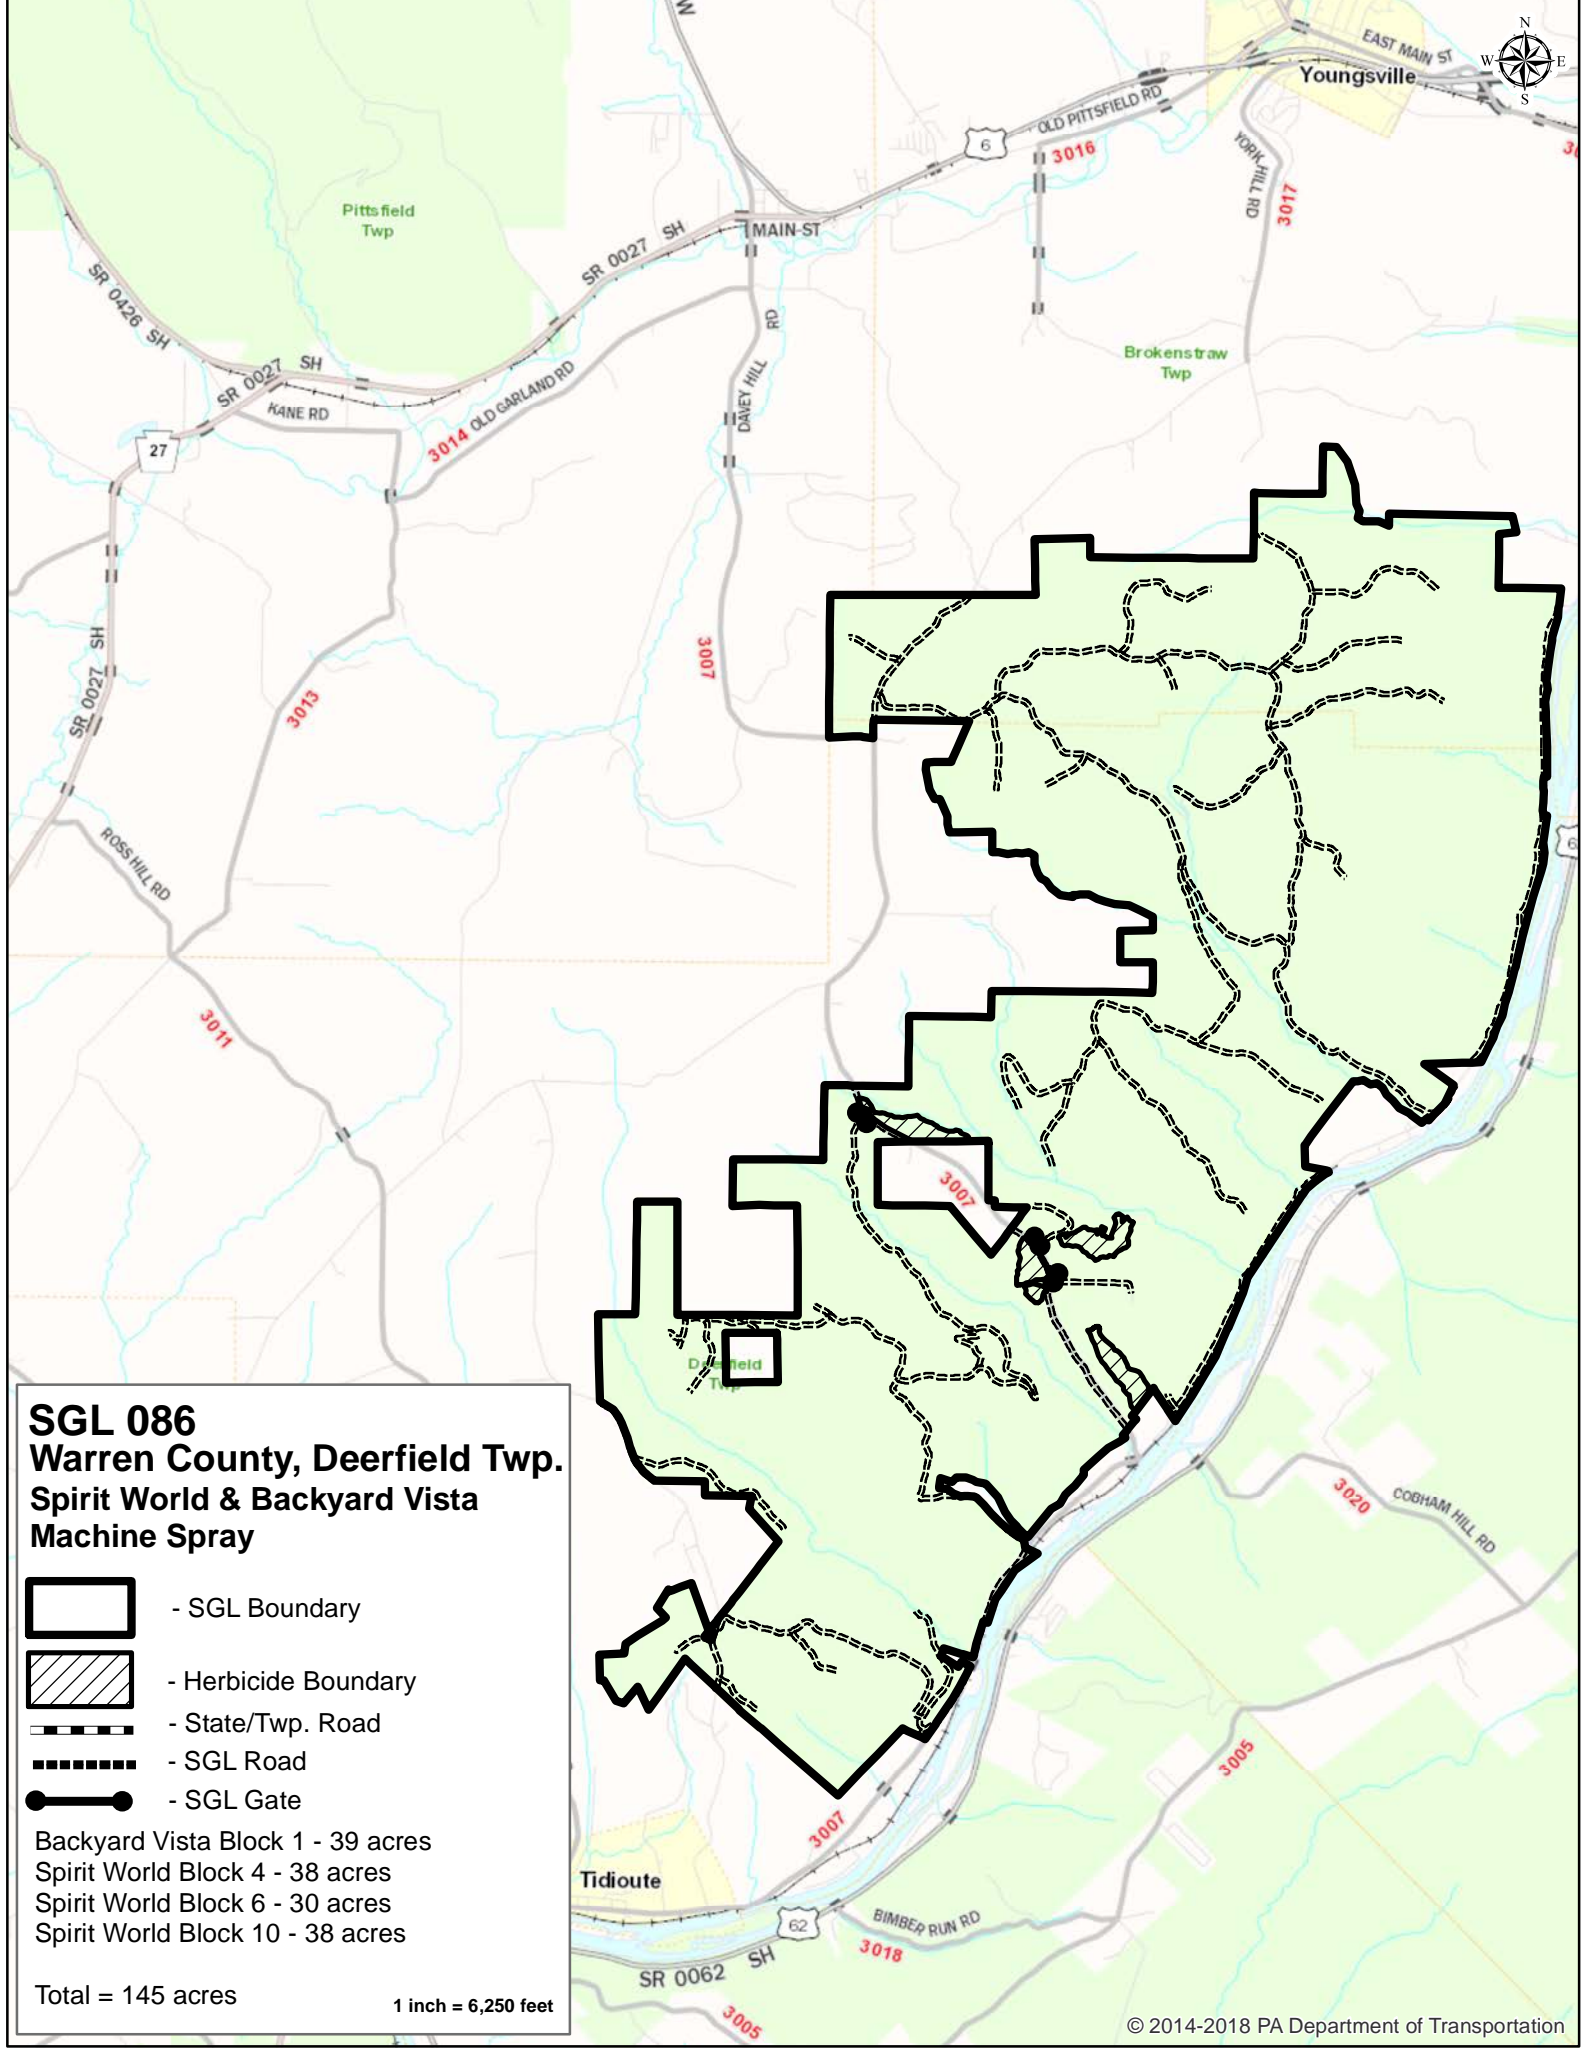

Location Map for
Herbicide Blocks
Machine Spray
Skidmark Low Dose
SGL 024
Green Twp.
Forest Co
▲ = SGL Parking Lots

Herbicide Map of the
Skidmark Low Dose
S.G.L. 024
Green twp.
Forest Co.
1"=1320'
Block 1 = 124 ac.
Block 2= 34 ac.
--- = PGC Haul Roads

Block 2
13 acres

SGL Boundary

Above Ground Pipeline

Gate

Machine Spray
Herbicide Map for
Mad Hatter Low Dose
SGL 074
Millcreek Twp.
Clarion Co.
1"=1320'
Blk1= 51 Acres
Blk 2= 13 Acres
Total 64 acres

Gas Wells

Location Map for
 Herbicide Blocks
 Machine Spray
Why Bother Low Dose
S.G.L. 074
 Clarion Co.
 Millcreek Twp
 ▲ = Parking Lots
 - - - - = PGC Haul Roads
 ⚒ = Stone Pit

Machine Spray
 Herbicide Map of
Why Bother Low Dose
 SGL 074
 Millcreek Twp.
 Clarion Co.
 1"=1320'
 Block 1= 28 acres
 Block 2= 29 acres
 Total 57 acres
 ▲ = PGC Parking Lot

SGL 086
Warren County, Deerfield Twp.
Spirit World & Backyard Vista
Machine Spray

-  - SGL Boundary
-  - Herbicide Boundary
-  - State/Twp. Road
-  - SGL Road
-  - SGL Gate

Backyard Vista Block 1 - 39 acres
 Spirit World Block 4 - 38 acres
 Spirit World Block 6 - 30 acres
 Spirit World Block 10 - 38 acres