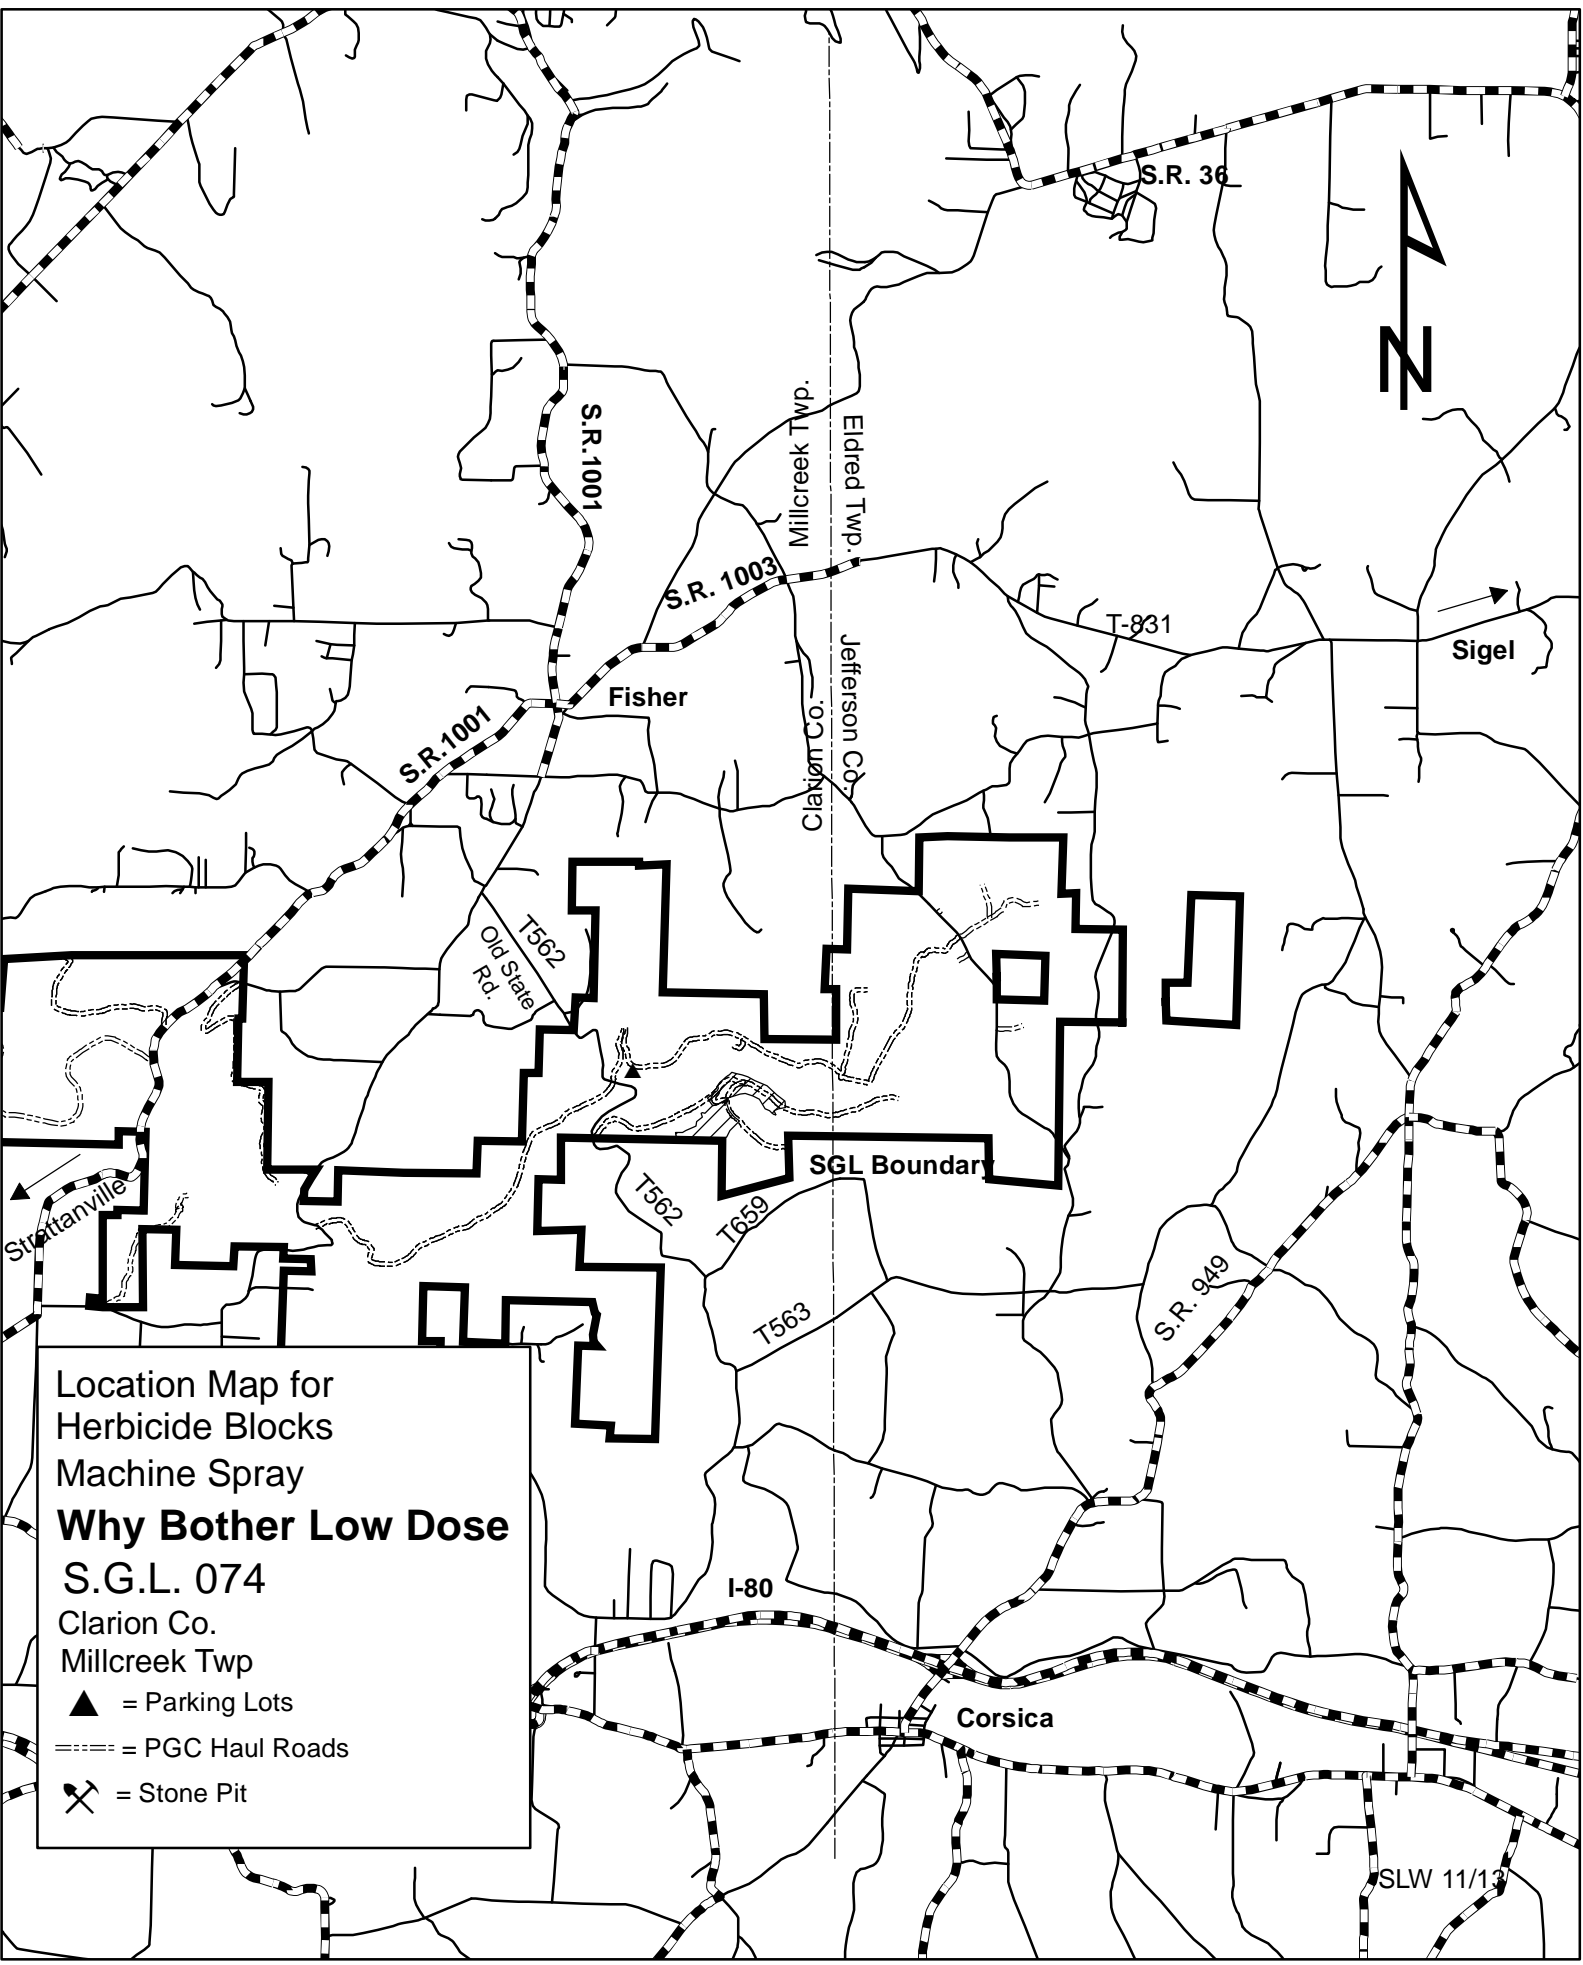

Location Map for
Herbicide Blocks
Machine Spray
Skidmark Low Dose
SGL 024
Green Twp.
Forest Co
▲ = SGL Parking Lots

Herbicide Map of the
Skidmark Low Dose
S.G.L. 024
Green twp.
Forest Co.
1"=1320'
Block 1 = 124 ac.
Block 2= 34 ac.
--- = PGC Haul Roads

SNW 09/18

Machine Spray
Herbicide Location Map
Mad Hatter Low Dose

S.G.L. 074
Clarion Co.
Millcreek Twp

- ▲ = Parking Lots
- ==== = PGC Haul Roads
- ⛏ = Stone Pit

SLW02/06

STATE GAME LANDS NO 74

Block 1
51 acres

Block 2
13 acres

SGL Boundary

Above Ground Pipeline

Gate

Machine Spray
Herbicide Map for
Mad Hatter Low Dose
SGL 074
Millcreek Twp.
Clarion Co.
1"=1320'
Blk1= 51 Acres
Blk 2= 13 Acres
Total 64 acres

Gas Wells

Location Map for
 Herbicide Blocks
 Machine Spray
Why Bother Low Dose
S.G.L. 074
 Clarion Co.
 Millcreek Twp
 ▲ = Parking Lots
 - - - - = PGC Haul Roads
 ⚒ = Stone Pit

Machine Spray
 Herbicide Map of
Why Bother Low Dose
 SGL 074
 Millcreek Twp.
 Clarion Co.
 1"=1320'
 Block 1= 28 acres
 Block 2= 29 acres
 Total 57 acres
 ▲ = PGC Parking Lot