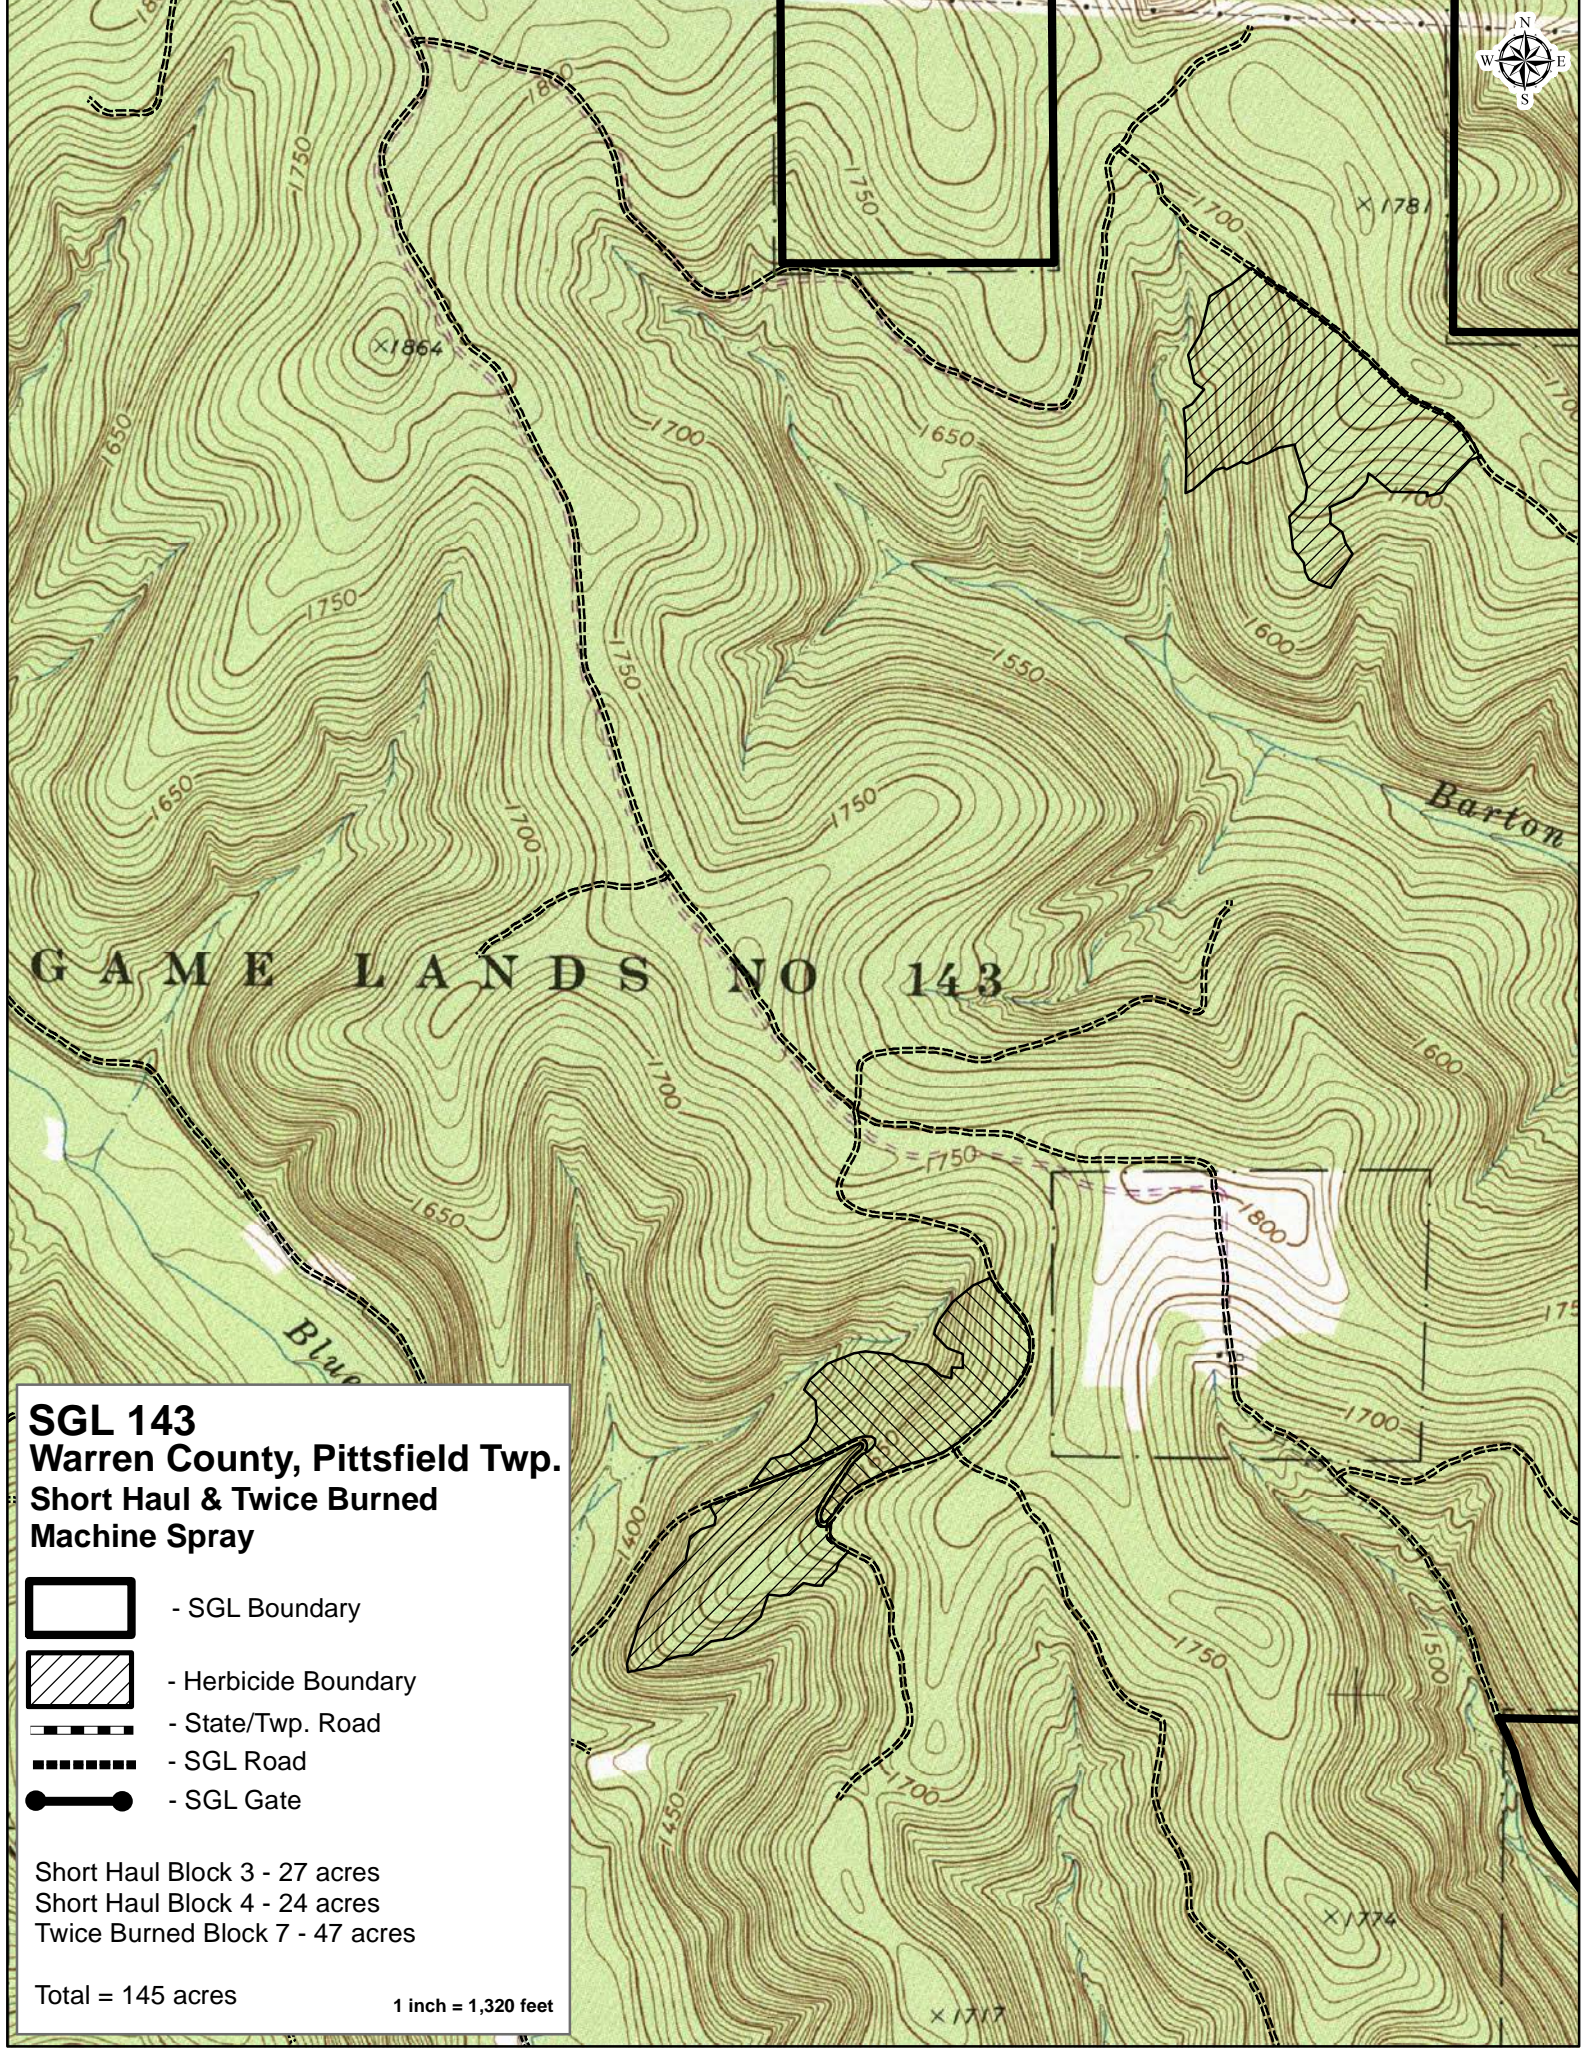

SGL 143
Warren County, Pittsfield Twp.
Short Haul & Twice Burned
Machine Spray

- SGL Boundary
- Herbicide Boundary
- State/Twp. Road
- SGL Road
- SGL Gate

Short Haul Block 3 - 27 acres
Short Haul Block 4 - 24 acres
Twice Burned Block 7 - 47 acres

Total = 145 acres

1 inch = 1,320 feet

X1717