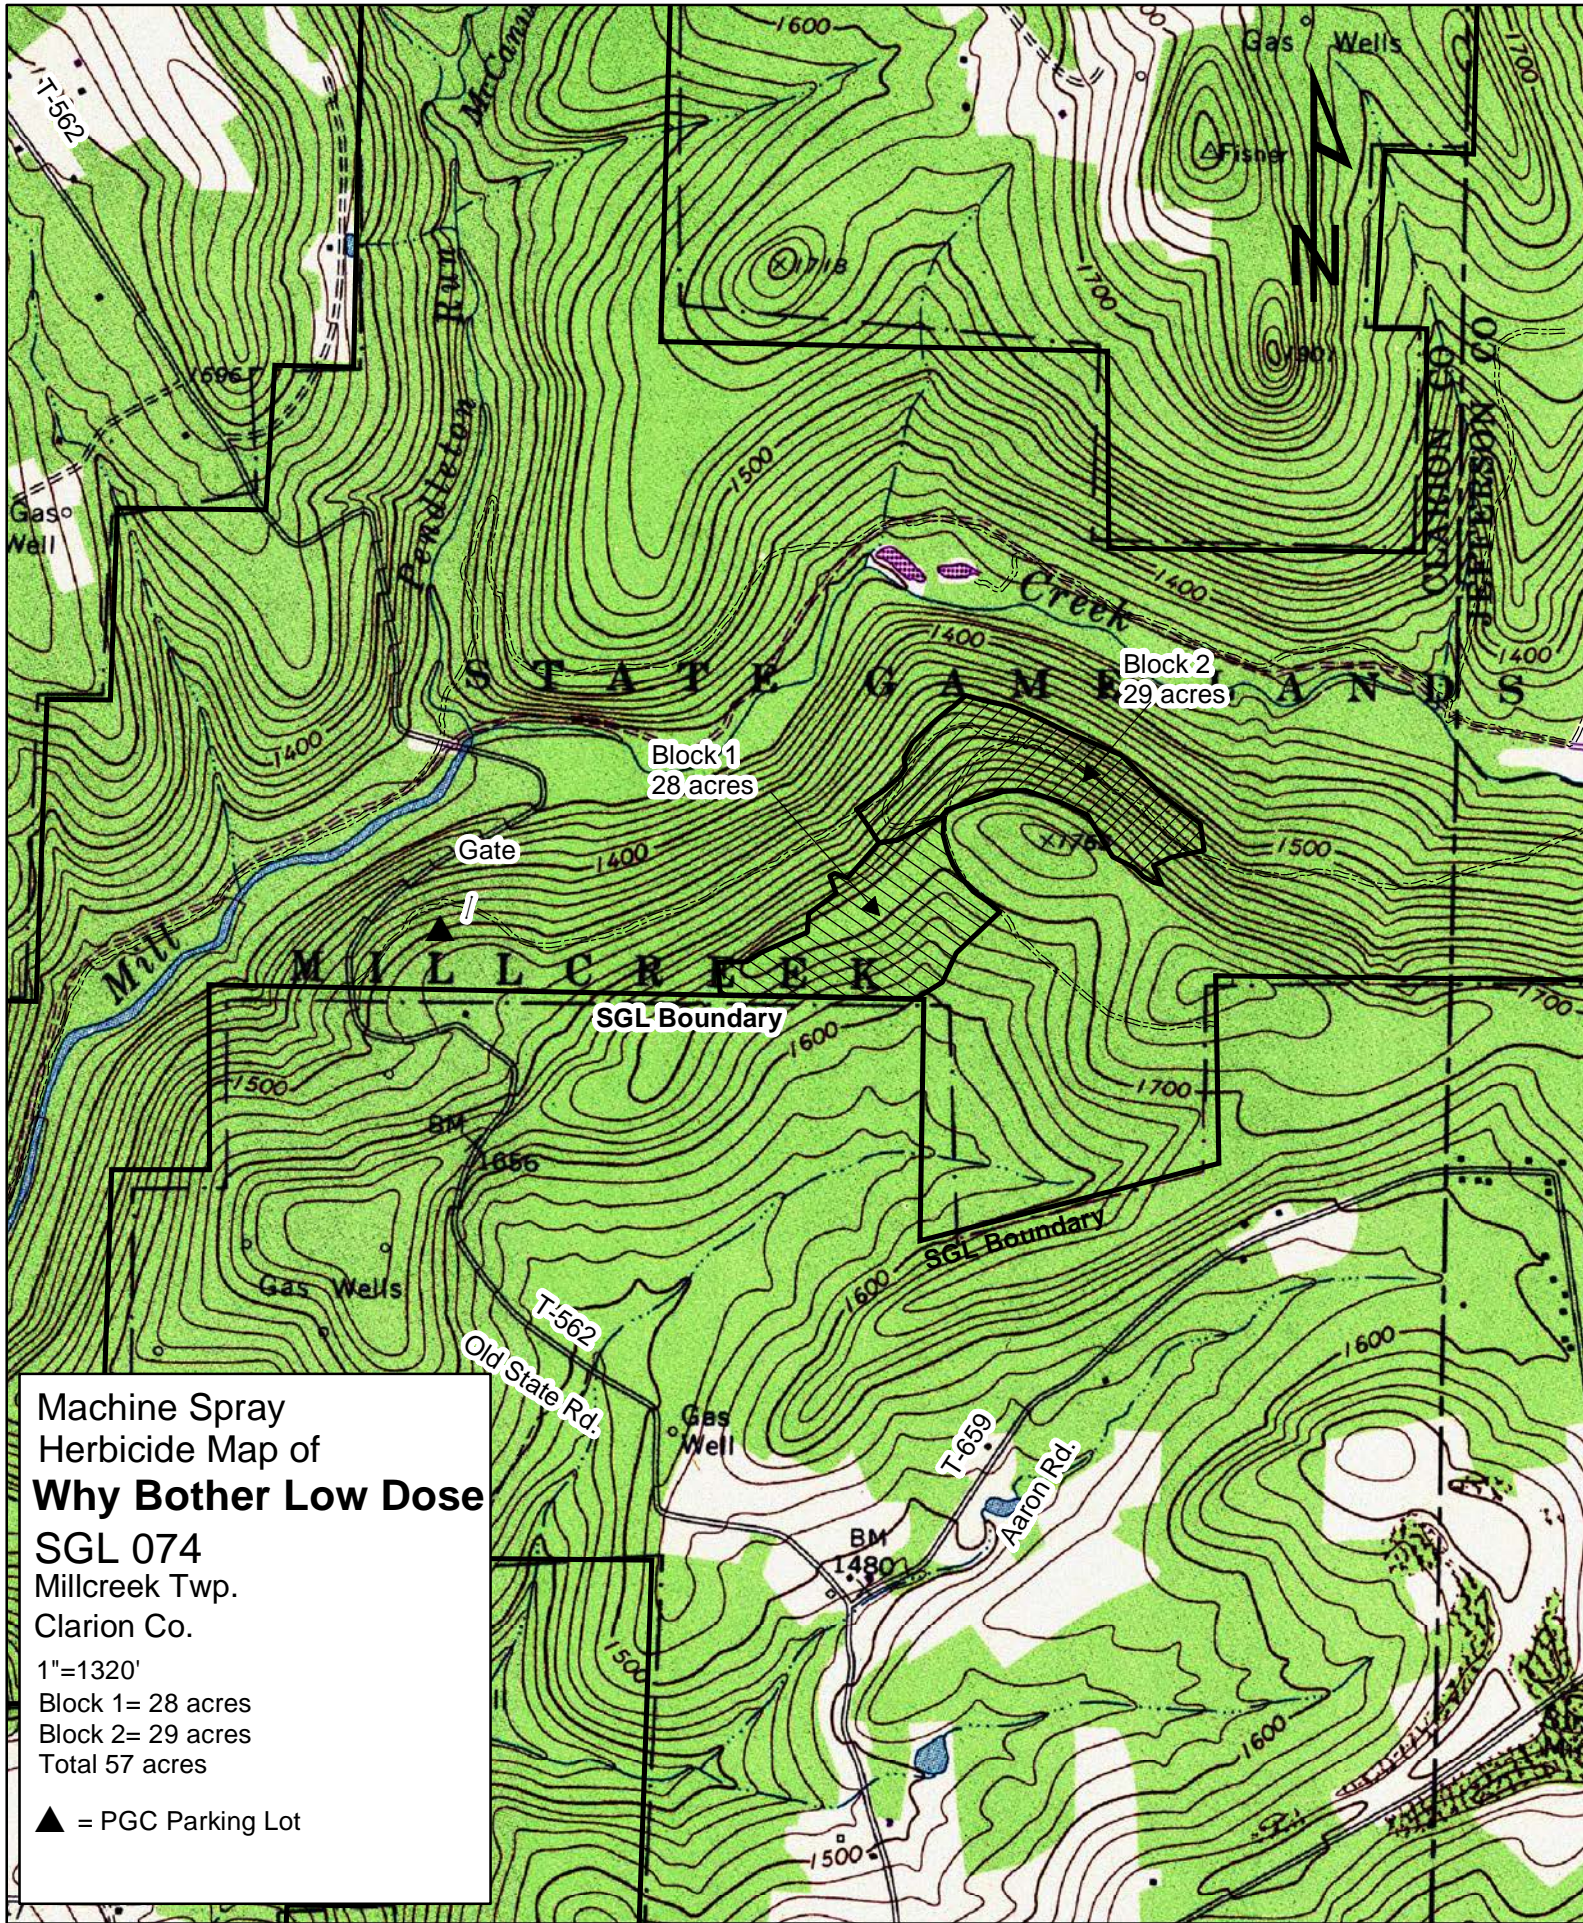

Location Map for
Herbicide Blocks
Machine Spray
Skidmark Low Dose
SGL 024
Green Twp.
Forest Co
▲ = SGL Parking Lots

Herbicide Map of the
Skidmark Low Dose
S.G.L. 024
Green twp.
Forest Co.
1"=1320'
Block 1 = 124 ac.
Block 2= 34 ac.
--- = PGC Haul Roads

Block 2
13 acres

SGL Boundary

Above Ground Pipeline

Gate

Machine Spray
Herbicide Map for
Mad Hatter Low Dose
SGL 074
Millcreek Twp.
Clarion Co.
1"=1320'
Blk1= 51 Acres
Blk 2= 13 Acres
Total 64 acres

Gas Wells

Location Map for
 Herbicide Blocks
 Machine Spray
Why Bother Low Dose
S.G.L. 074
 Clarion Co.
 Millcreek Twp
 ▲ = Parking Lots
 - - - - = PGC Haul Roads
 ⚒ = Stone Pit

Machine Spray
 Herbicide Map of
Why Bother Low Dose
 SGL 074
 Millcreek Twp.
 Clarion Co.
 1"=1320'
 Block 1= 28 acres
 Block 2= 29 acres
 Total 57 acres
 ▲ = PGC Parking Lot

Total = 145 acres

1 inch = 6,250 feet

Block 4

BM1719

Block 6

Block 1

Block 10

SGL 086
Warren County, Deerfield Twp.
Spirit World & Backyard Vista
Machine Spray