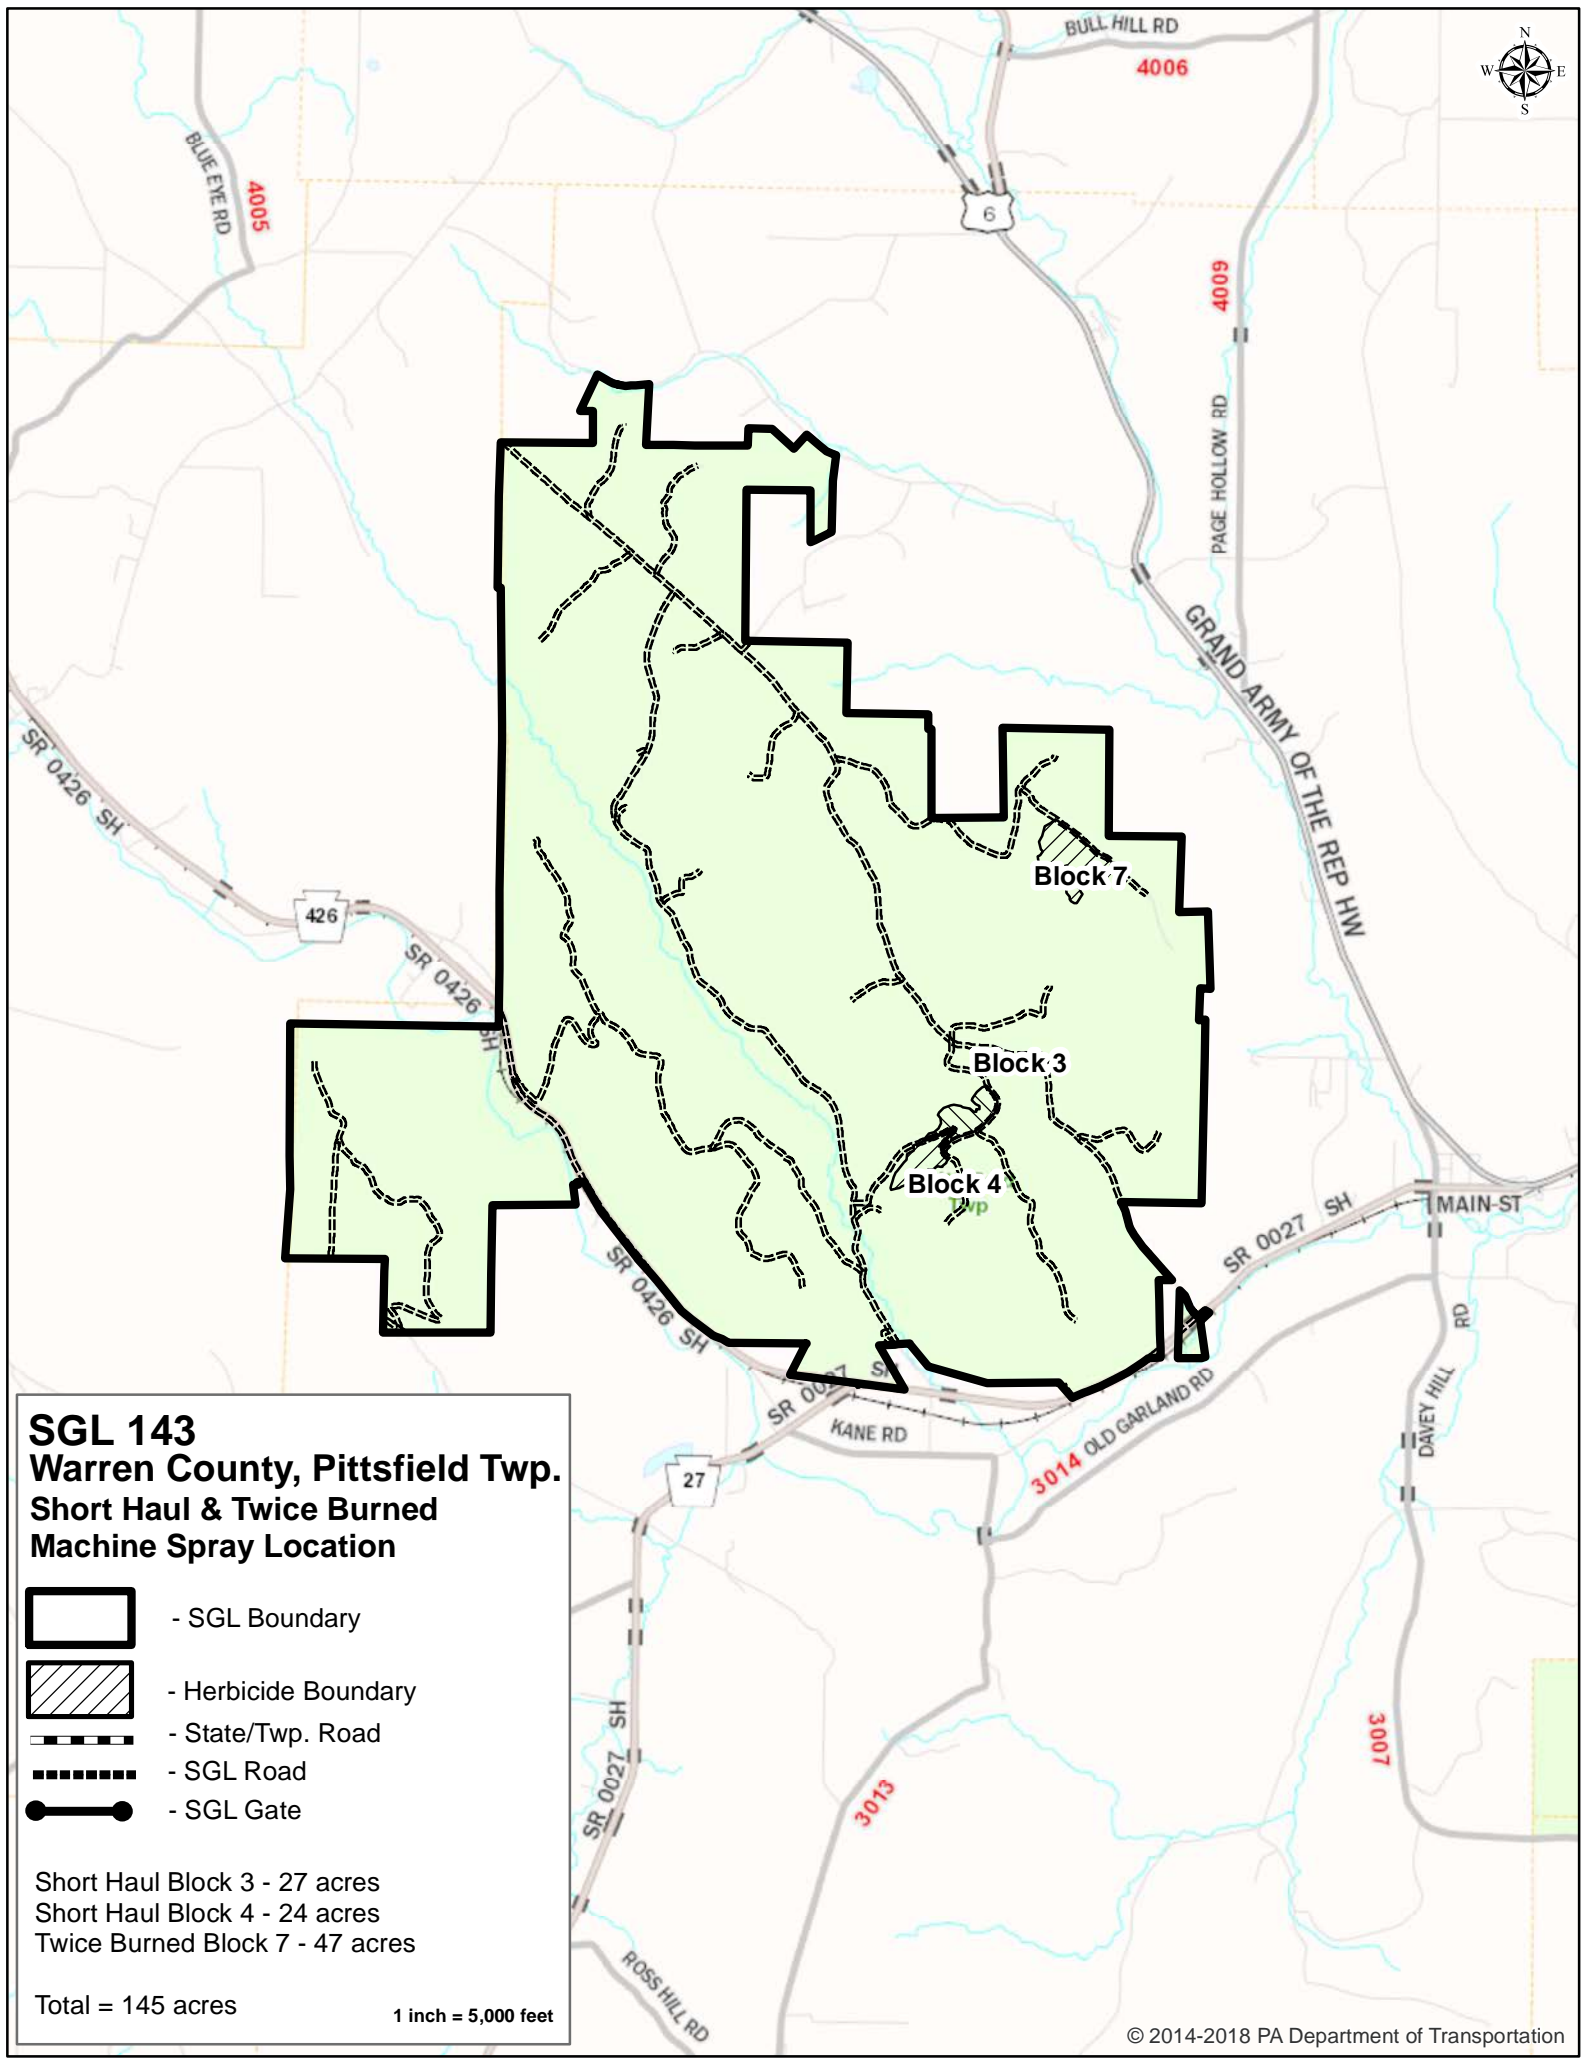

Location Map for
Herbicide Blocks
Machine Spray
Skidmark Low Dose
SGL 024
Green Twp.
Forest Co
▲ = SGL Parking Lots

Herbicide Map of the
Skidmark Low Dose
S.G.L. 024
Green twp.
Forest Co.
1"=1320'
Block 1 = 124 ac.
Block 2= 34 ac.
--- = PGC Haul Roads

Total = 145 acres

1 inch = 6,250 feet

Block 4

BM1719

Block 6

Block 1

Block 10

SGL 086
Warren County, Deerfield Twp.
Spirit World & Backyard Vista
Machine Spray

-  - SGL Boundary
-  - Herbicide Boundary
-  - State/Twp. Road
-  - SGL Road
-  - SGL Gate

Backyard Vista Block 1 - 39 acres
 Spirit World Block 4 - 38 acres
 Spirit World Block 6 - 30 acres
 Spirit World Block 10 - 38 acres

DEL AWARE RIVER

SGL 143
Warren County, Pittsfield Twp.
Short Haul & Twice Burned
Machine Spray Location

-  - SGL Boundary
-  - Herbicide Boundary
-  - State/Twp. Road
-  - SGL Road
-  - SGL Gate

Short Haul Block 3 - 27 acres
 Short Haul Block 4 - 24 acres
 Twice Burned Block 7 - 47 acres